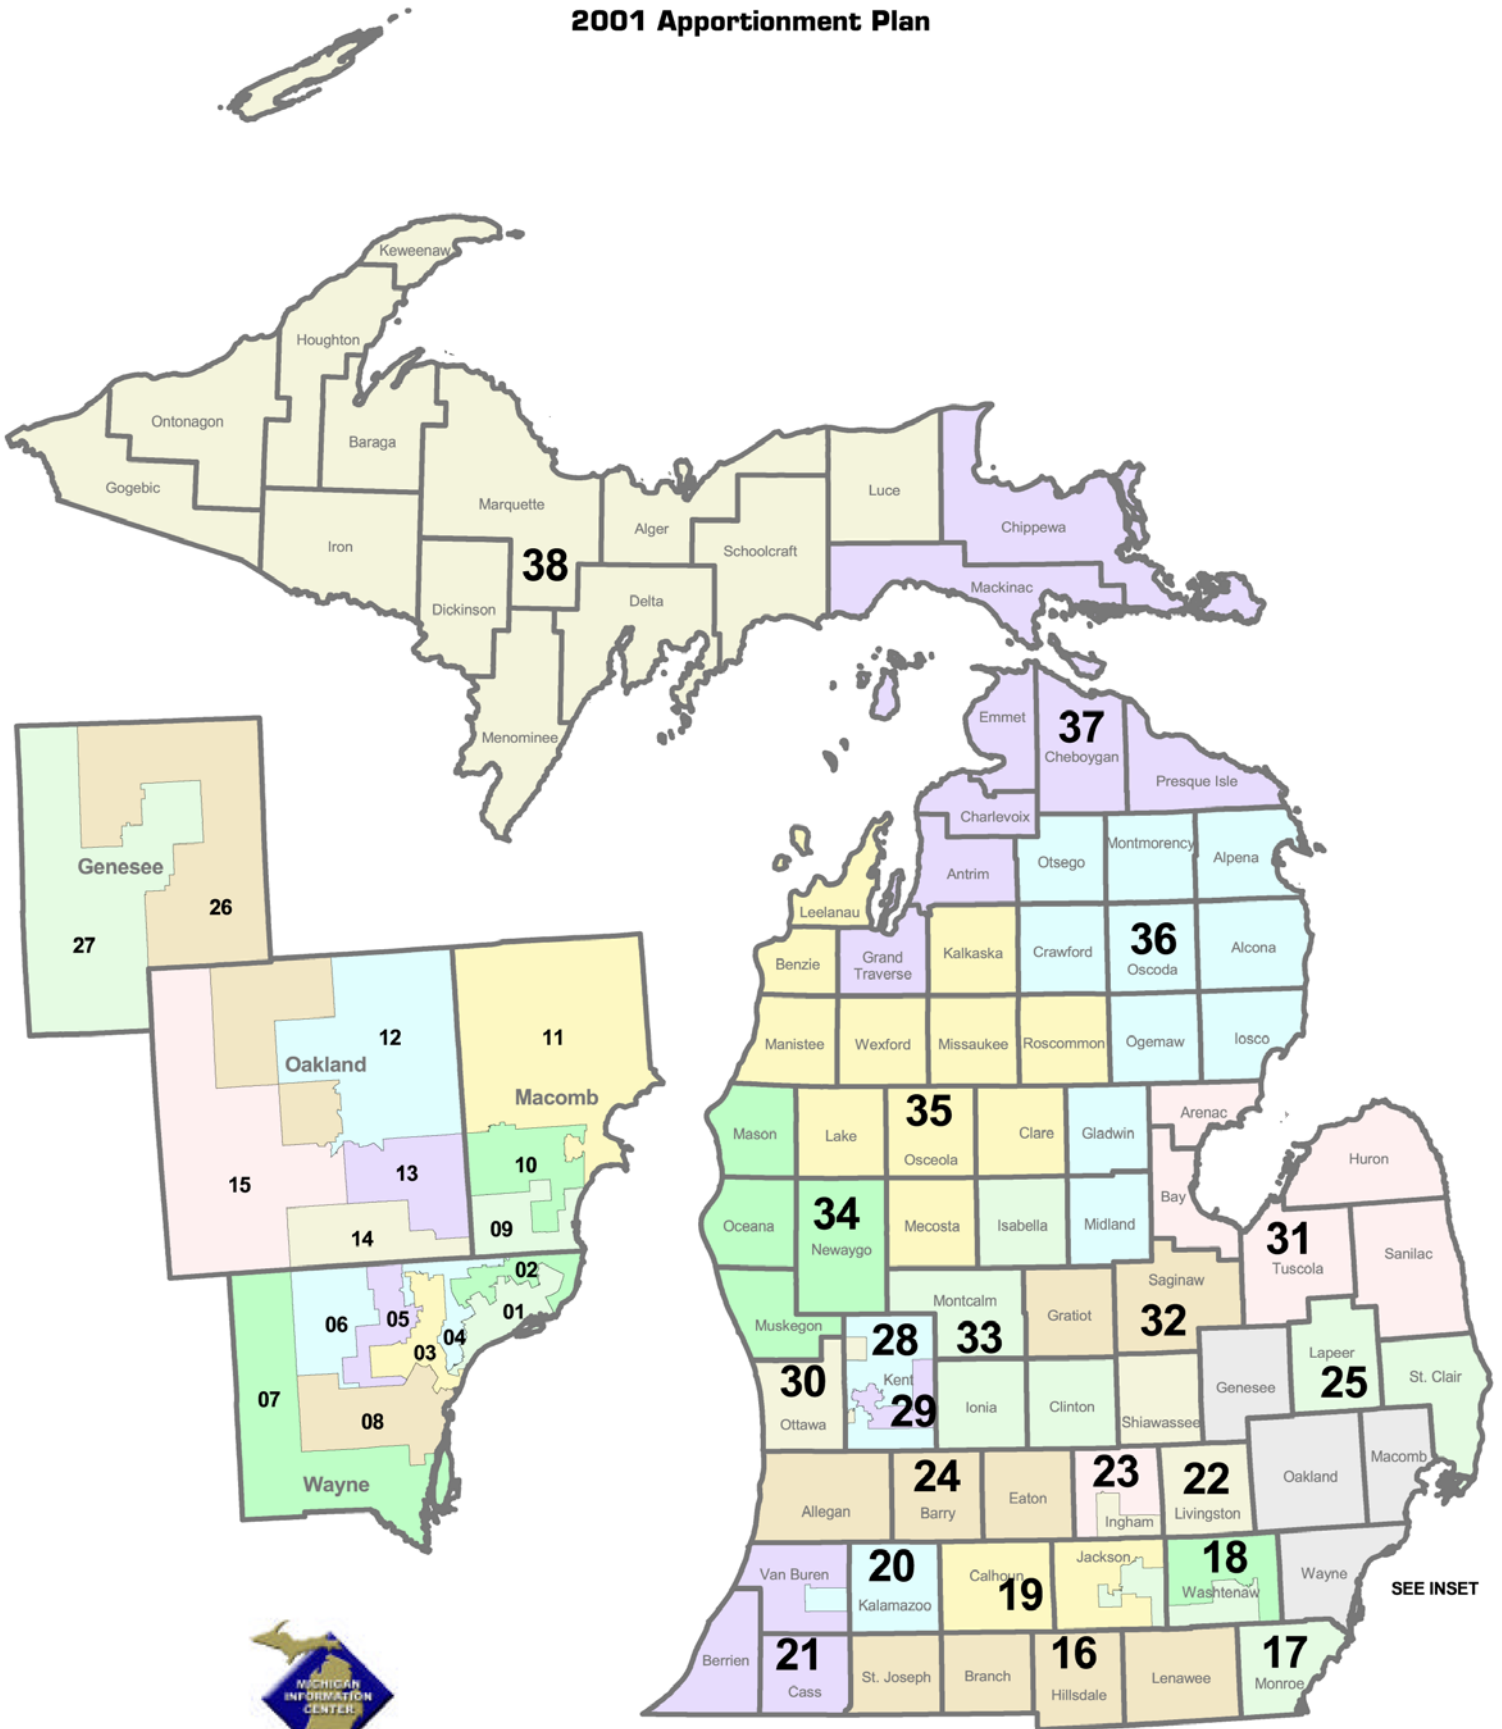

MICHIGAN'S 38 SENATE DISTRICTS

2001 Apportionment Plan

Produced by
Michigan Information Center
October 2001